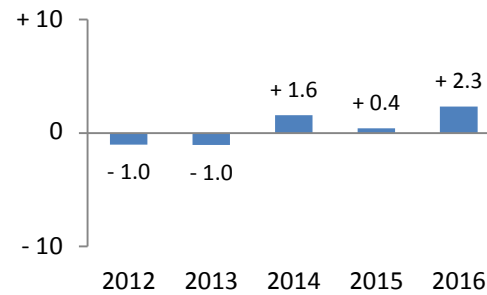

DIPLOMA SCORES

Pangea International School

Average Candidate Diploma Score

School Average minus World Average

Aggregate Statistics

	2012	2013	2014	2015	2016	5 yr
Students	57	41	33	46	48	225
High	41	36	44	40	43	44
Low	19	21	22	17	20	17
Median	28.0	29.0	31.0	31.0	32.0	30.0
Mean (Avg)	28.8	28.9	31.5	30.4	32.3	30.3
World Avg (WA)	29.8	29.9	30.0	30.0	30.0	29.9
(Avg-WA)	-1.0	-1.0	+1.6	+0.4	+2.3	+0.4
Stat. Significant?	No	No	No	No	Yes	No

Diploma Score Distributions by Year

The yellow lines show the shape of the world-wide score distribution.