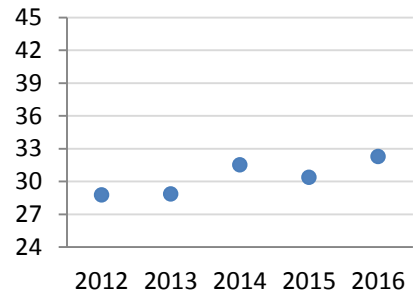

DIPLOMA SCORES

Pangea International School

Average Candidate Diploma Score

School Average minus World Average

Aggregate Statistics

	2012	2013	2014	2015	2016	5 yr
Students	57	41	33	46	48	225
High	41	36	44	40	43	44
Low	19	21	22	17	20	17
Median	28.0	29.0	31.0	31.0	32.0	30.0
Mean (Avg)	28.8	28.9	31.5	30.4	32.3	30.3
World Avg (WA)	29.8	29.9	30.0	30.0	30.0	29.9
(Avg-WA)	-1.0	-1.0	+1.6	+0.4	+2.3	+0.4
Stat. Significant?	No	No	No	No	Yes	No

Diploma Score Distributions by Year

The yellow lines show the shape of the world-wide score distribution.